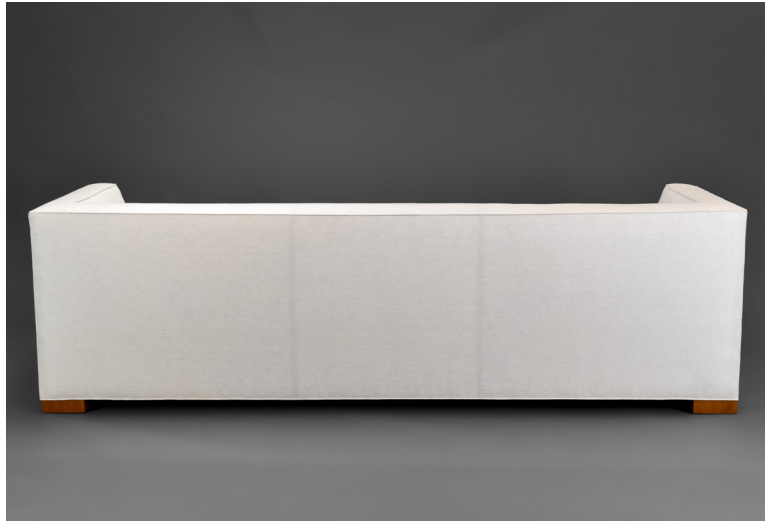

# Anthony Lawrence Belfair

GOLUB STUDIO SOFA

MODEL #1029

## Dimensions

Width: 97"

Depth: 36 1/2"

Height: 29"